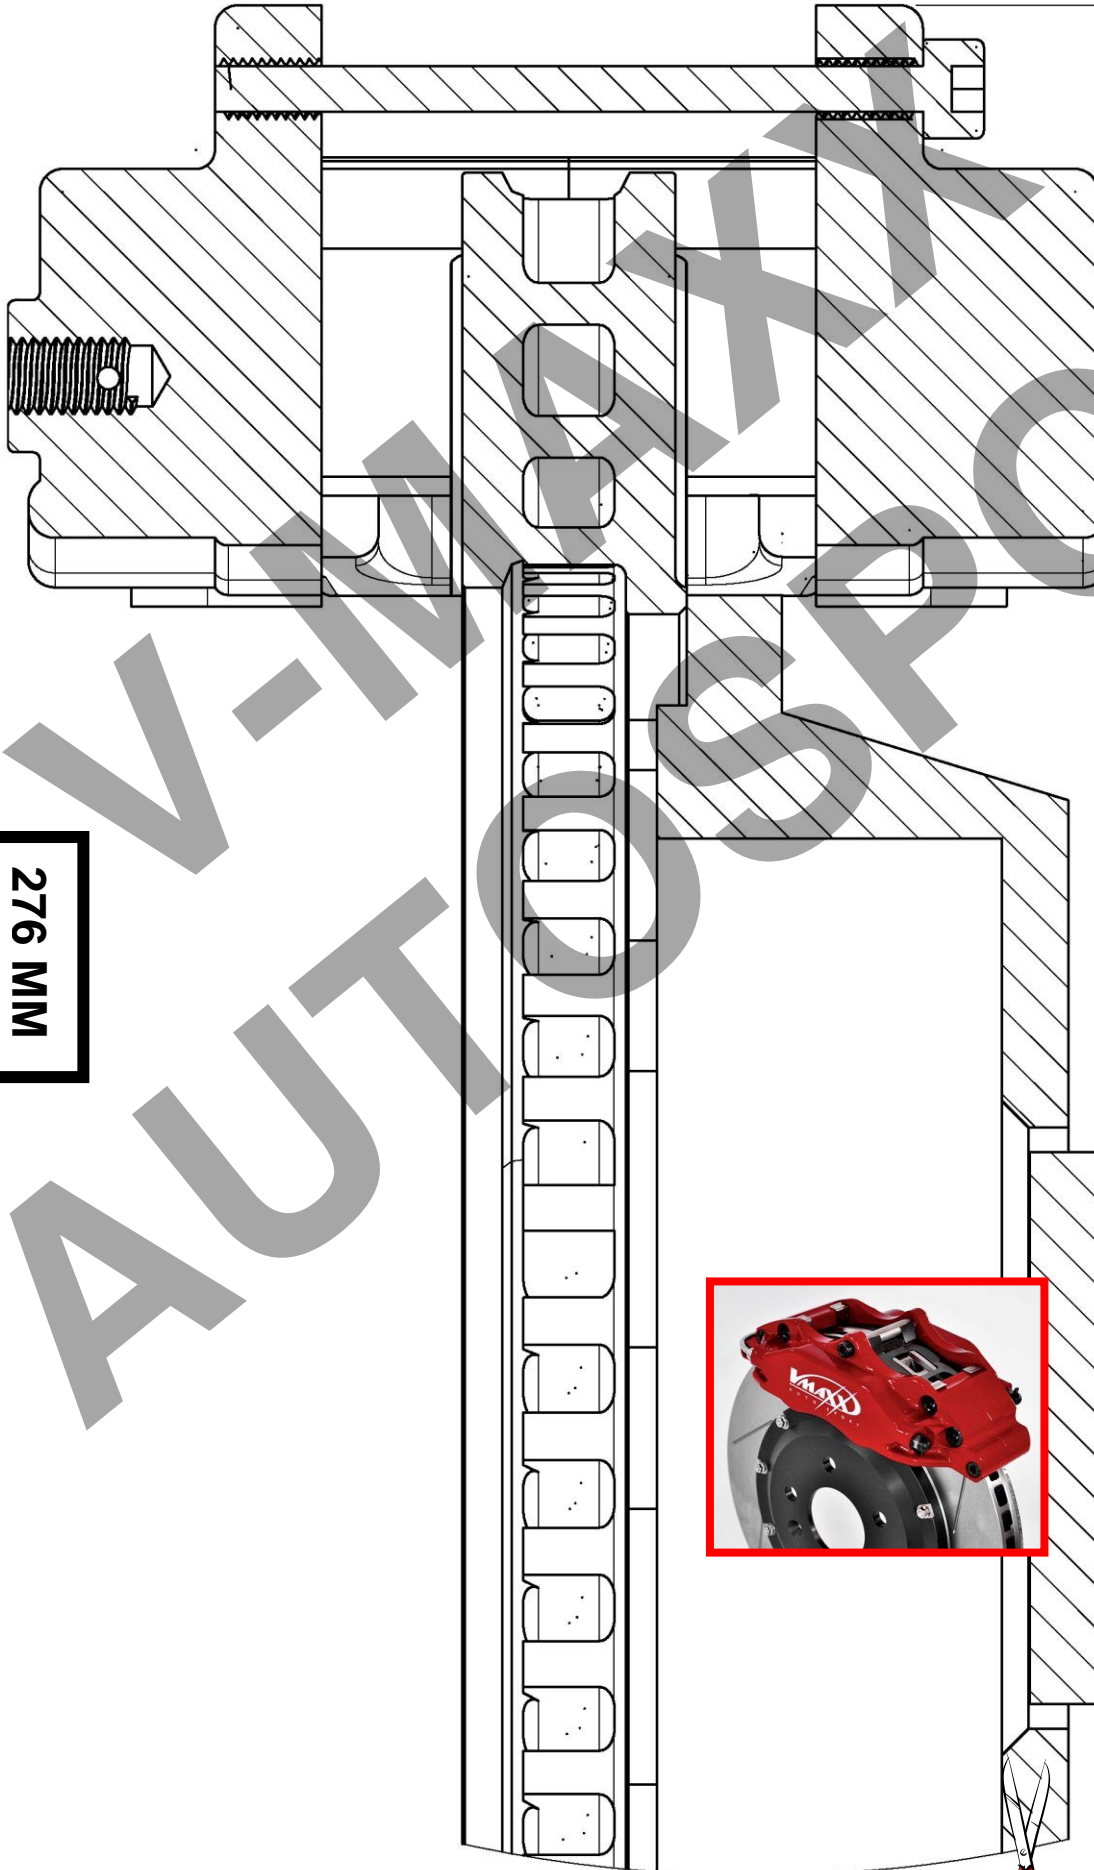

# V-MAXX Autosport Wheel Fitment Chart for kit 20 BM330 09

276 MM

187

186 MM